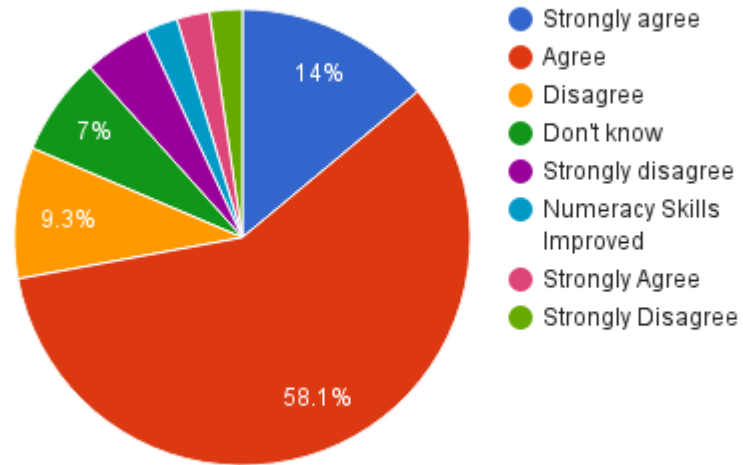

S.S.E. Survey Results 2015/16

- 1. Parents' Survey conducted
September 2015*
- 2. Teachers' Survey conducted
March 2016*
- 3. Pupils' Survey conducted May 2016*

Parents' Survey Results

Q.3 Teaching is good in Eureka

Parents' Survey Results

Q.8 I am of the opinion that my child's Numeracy skills have improved in the last two years:

Parents' Survey Results

Parents' Survey Results

Eureka involves parents in raising Literacy and Numeracy standards for our pupils?