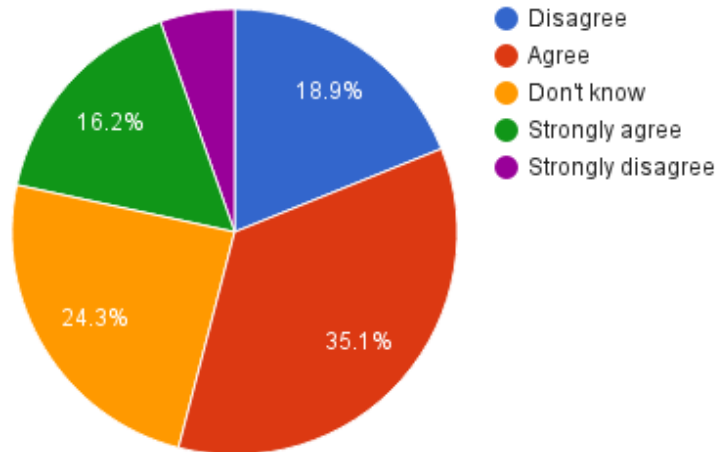

S.S.E. Survey Results 2015/16

- 1. Parents' Survey conducted
September 2015*
- 2. Teachers' Survey conducted
March 2016*
- 3. Pupils' Survey conducted May 2016*

Parents' Survey Results

Q.3 Teaching is good in Eureka

Parents' Survey Results

Q.8 I am of the opinion that my child's Numeracy skills have improved in the last two years:

Parents' Survey Results

Parents' Survey Results

Eureka involves parents in raising Literacy and Numeracy standards for our pupils?